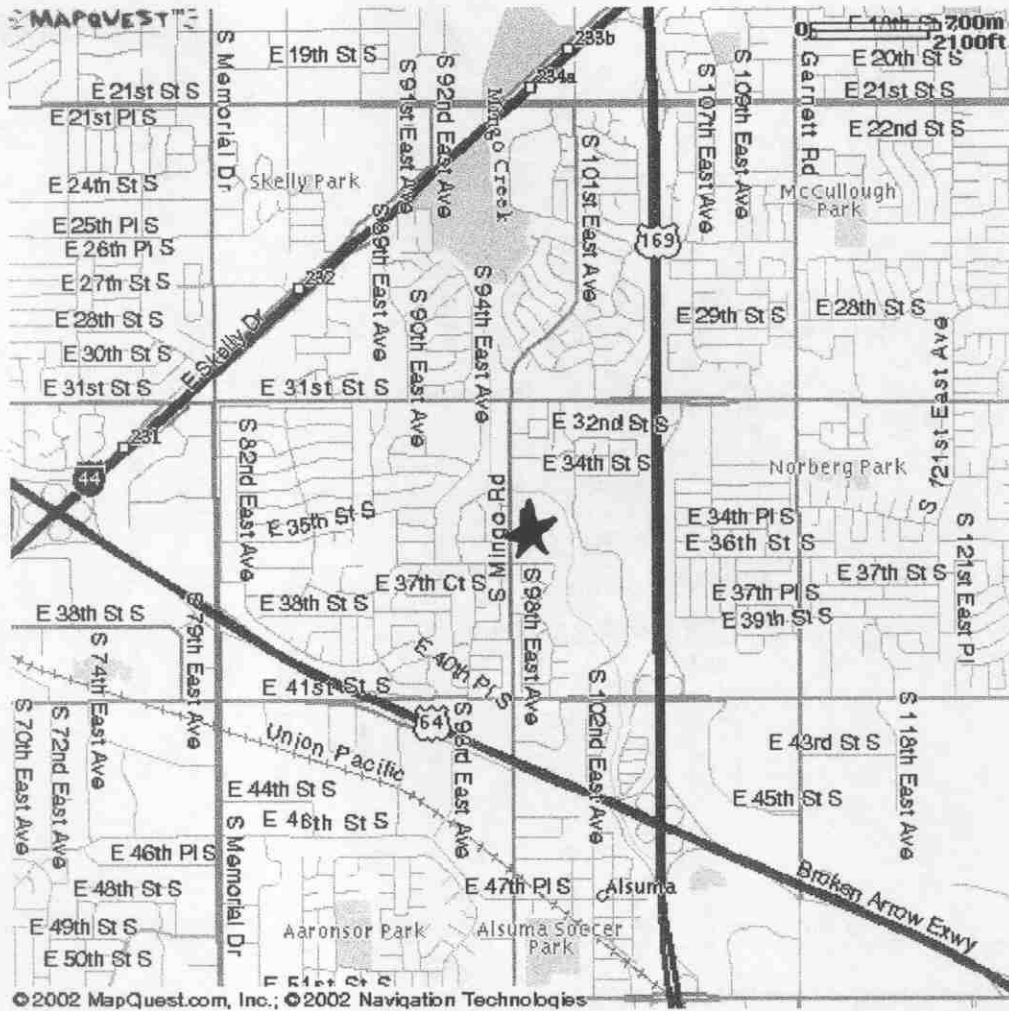

East Tulsa QB Hicks Park MAPQUEST.

[700-1099]S MINGO RD
TULSA, OK
74128, US

SEND TO PRINTER

Back

©2002 MapQuest.com, Inc.; ©2002 Navigation Technologies

All rights reserved. Use Subject to License/Copyright