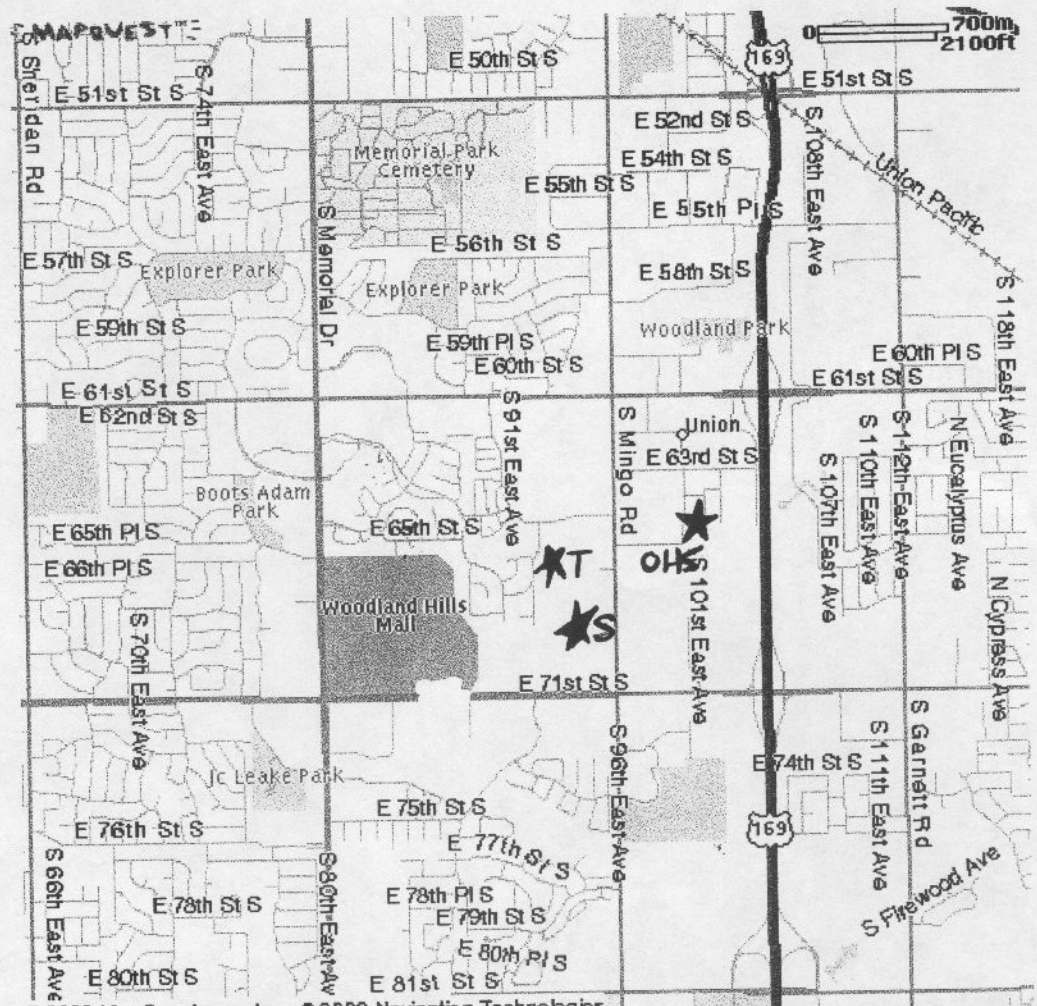

Union Tuttle Stad.
 TRACK
 Old H.S. 66th St.
MAPQUEST

[8700-8998] E 71ST ST
 TULSA, OK
 74133, US

SEND TO PRINTER

Back

© 2002 MapQuest.com, Inc.; © 2002 Navigation Technologies

All rights reserved. Use Subject to License/Copyright

NAVTECH
 ON BOARD